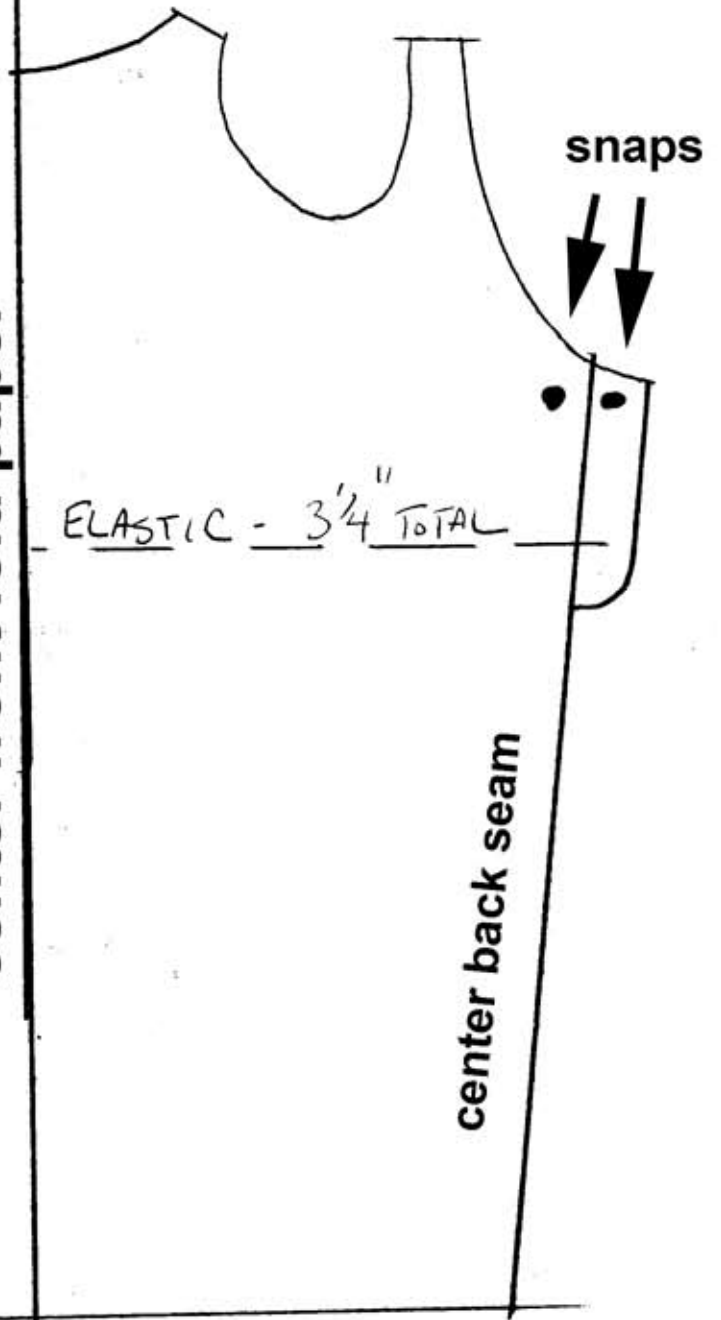

SHIFT DRESS FOR
11 1/2" DOLLS

center front fold paper

center back seam